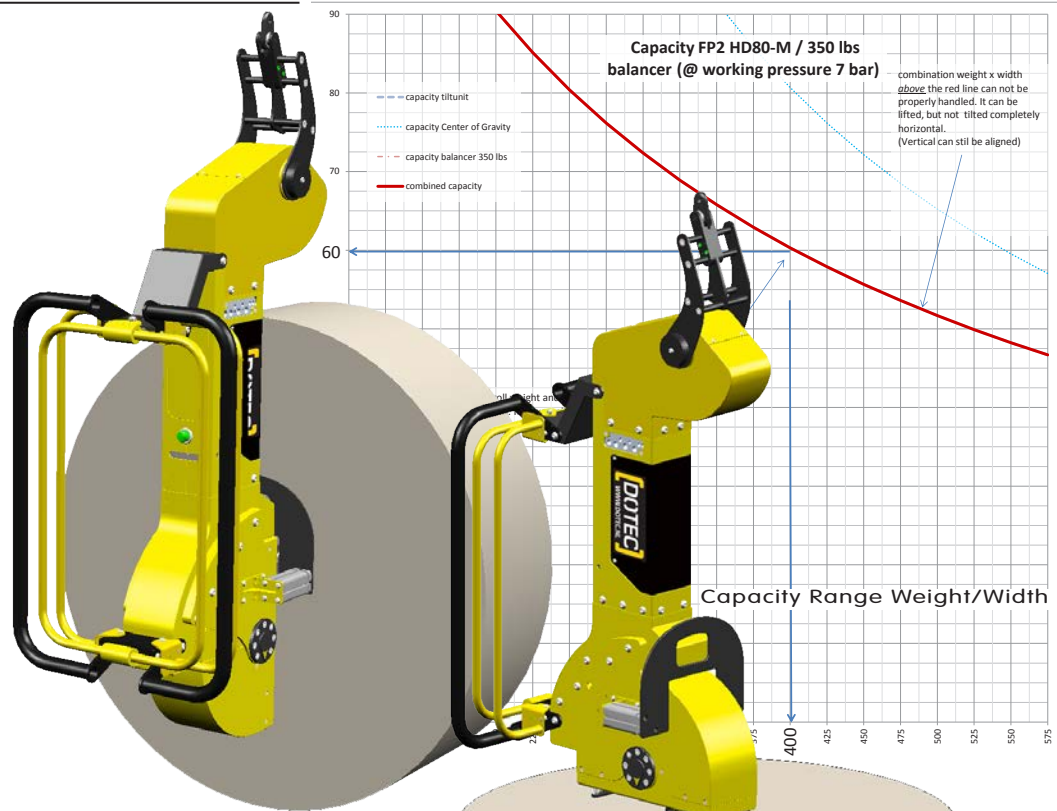

### Rotary Action

- Put the roll on the Spindle at >2000mm height without using stairs!

### FP2 HD80-M New Rotary Action

- Roll Handler for NonWoven narrow rolls (Pancake Rolls)
- Up to 80Kg in weight and 400mm width. (Ø 1050)

**Dotec Single Action** (Vertical-Vertical) and **Rotary Action** (Tilting & Turning) Roll handlers are available for applications from 14Kg upto 250Kg Roll-Weight. They are specially designed for the **Baby-Fem- & Adult Care** (Nonwoven) industry.